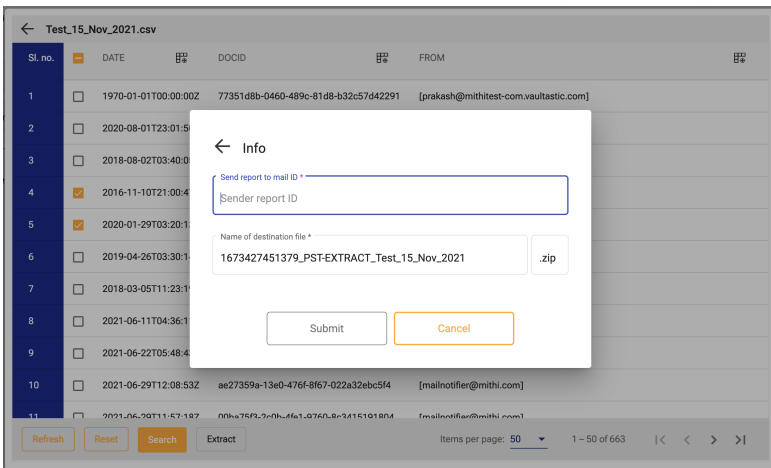

- Download the zip containing extracted mail/files